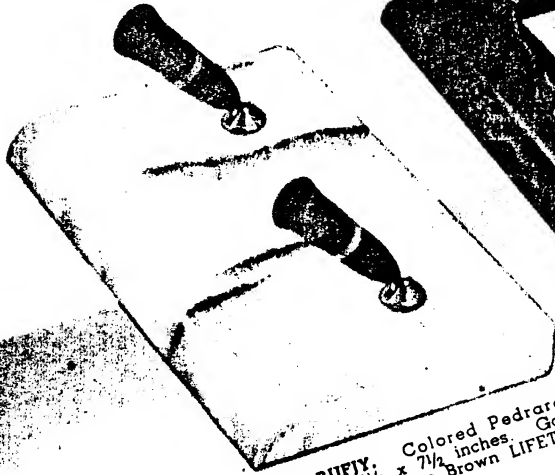

$20 Lifetime* GIFTS

COMPLETE WITH PEN

S289 BUFIY. Colored Pedrara Onyx. 4 1/2 x 7 1/2 inches. Gold trim. With two Brown LIFETIME Pens $20.00.